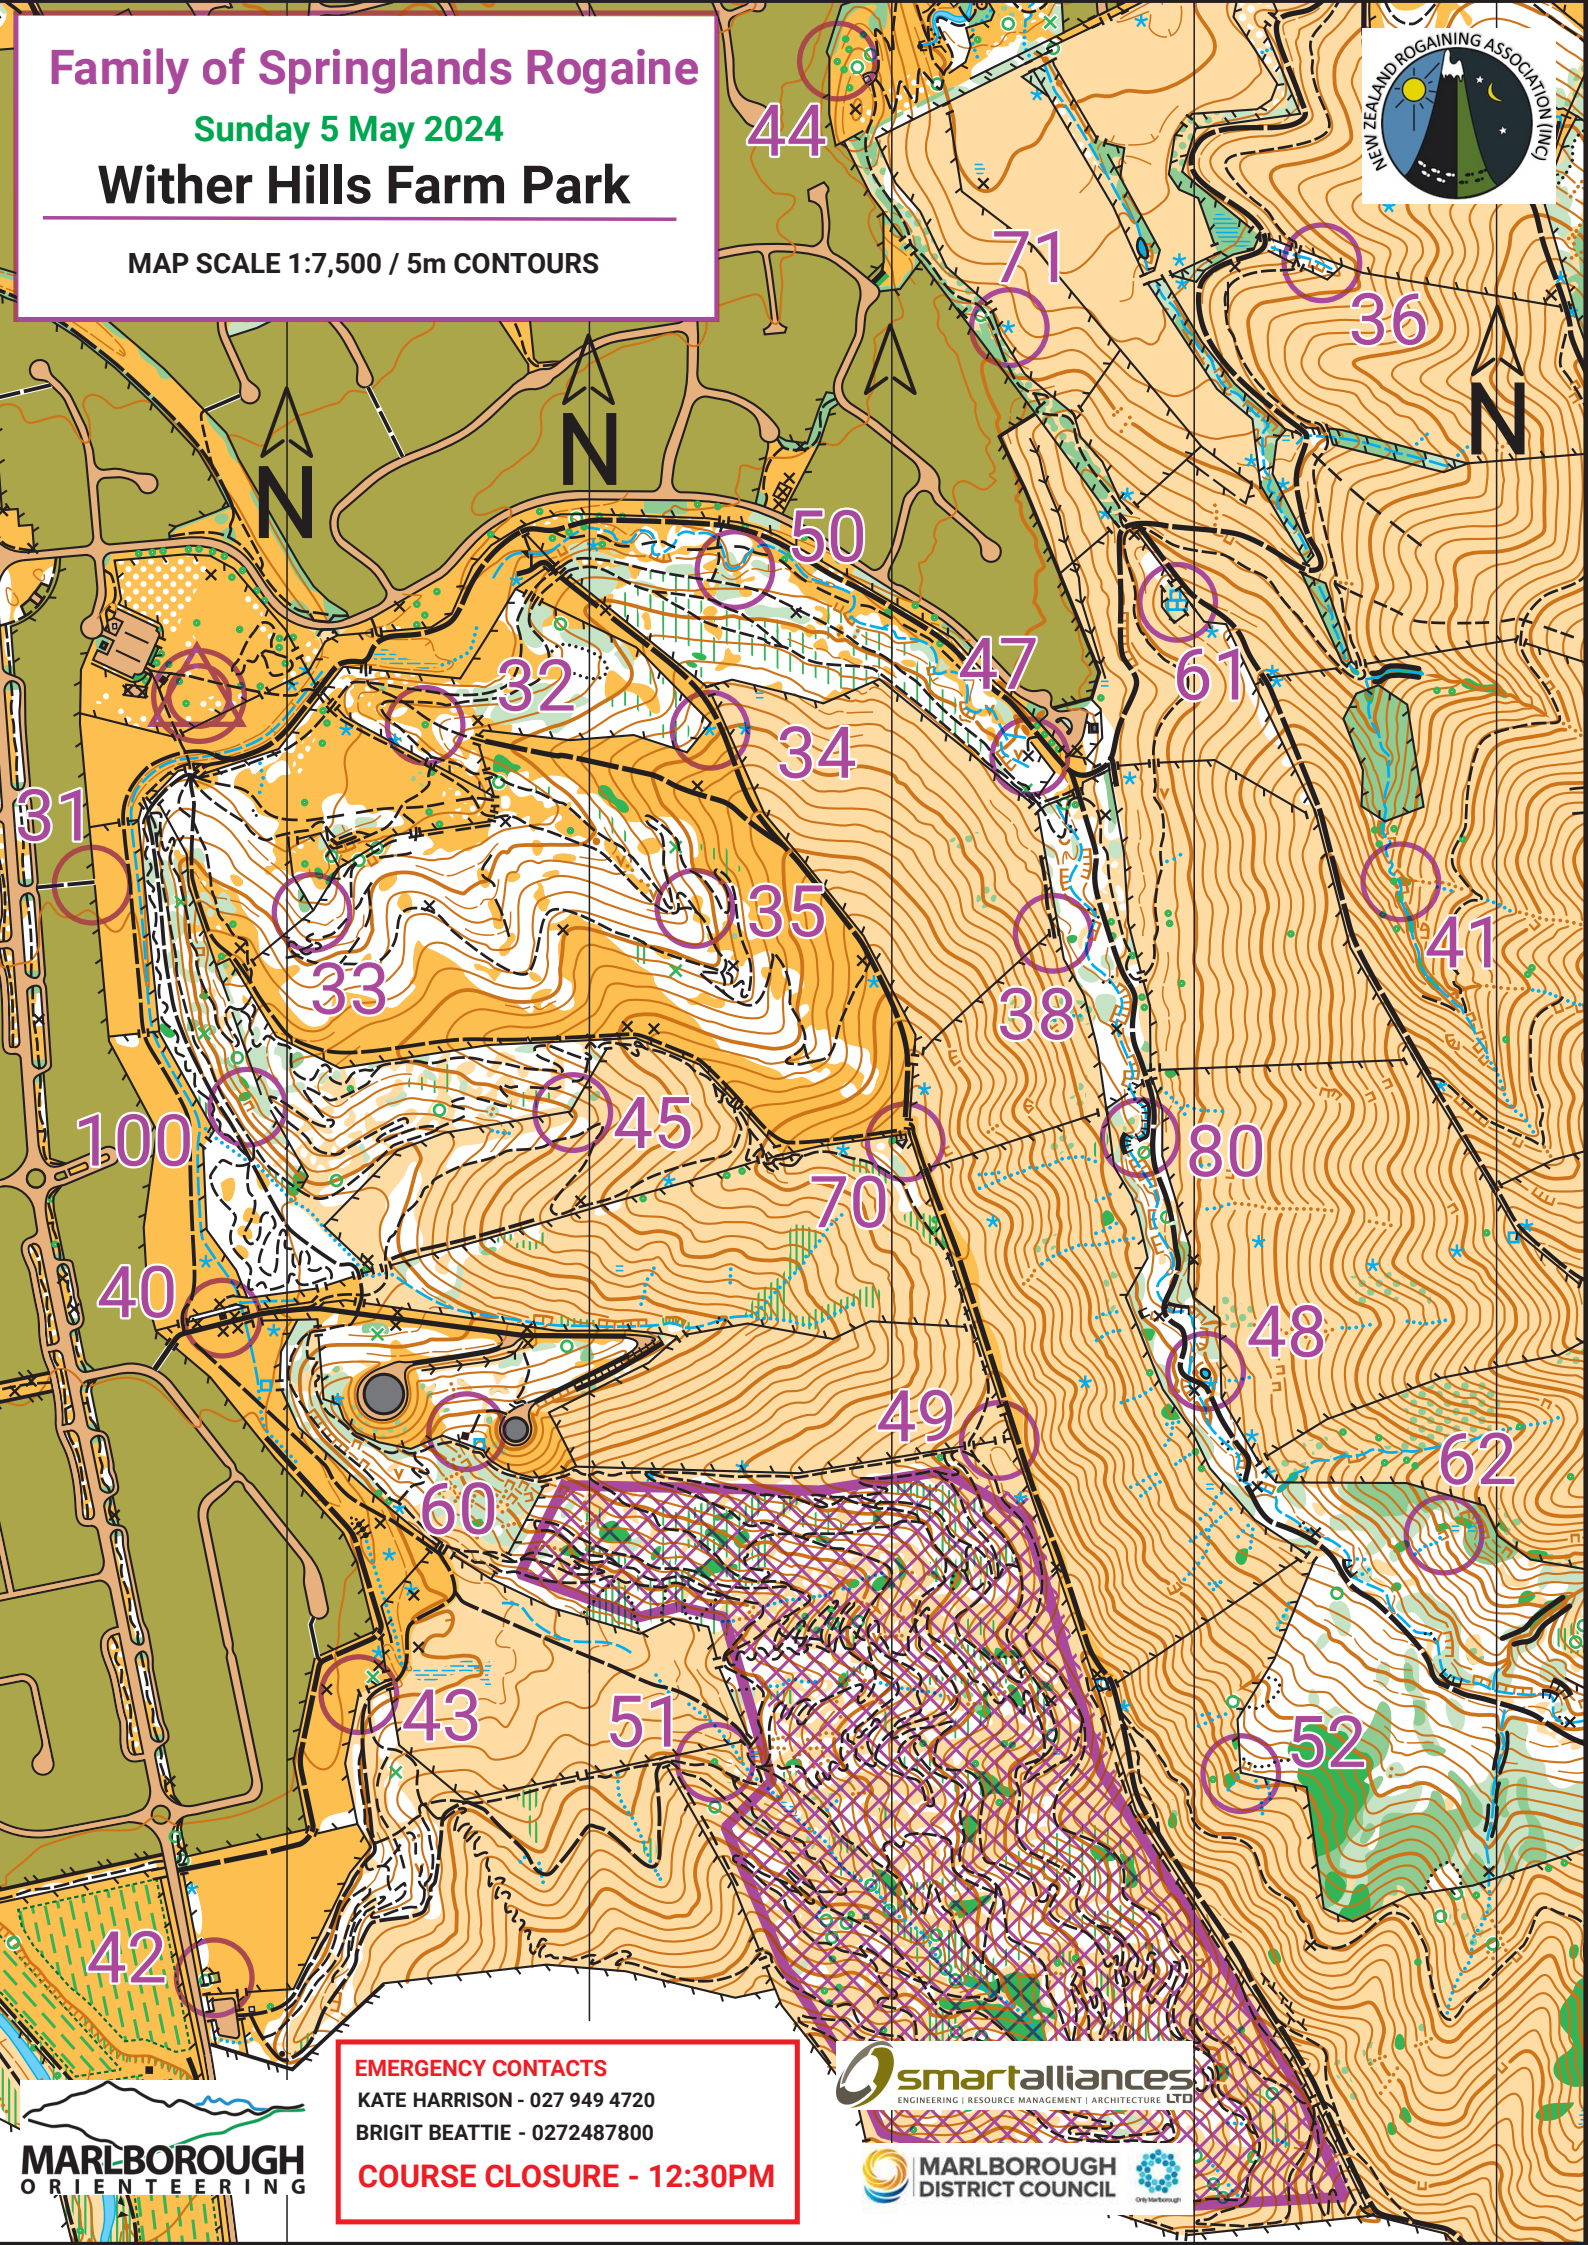

Family of Springlands Rogaine

Sunday 5 May 2024

Wither Hills Farm Park

MAP SCALE 1:7,500 / 5m CONTOURS

EMERGENCY CONTACTS

KATE HARRISON - 027 949 4720

BRIGIT BEATTIE - 0272487800

COURSE CLOSURE - 12:30PM